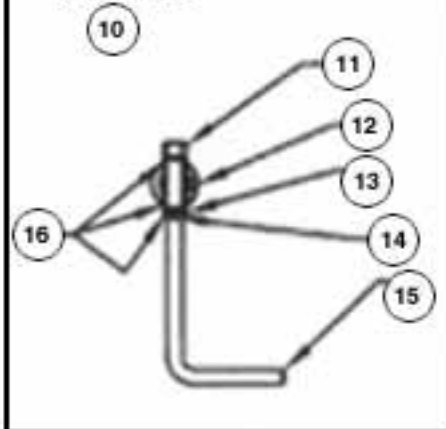

FOLDING CRANK - PARTS DETAIL COMPLETE

Tarp not shown for clarity.
Attach tarp to roller using - 5 -
#12 x 1" SMS & fender washers.