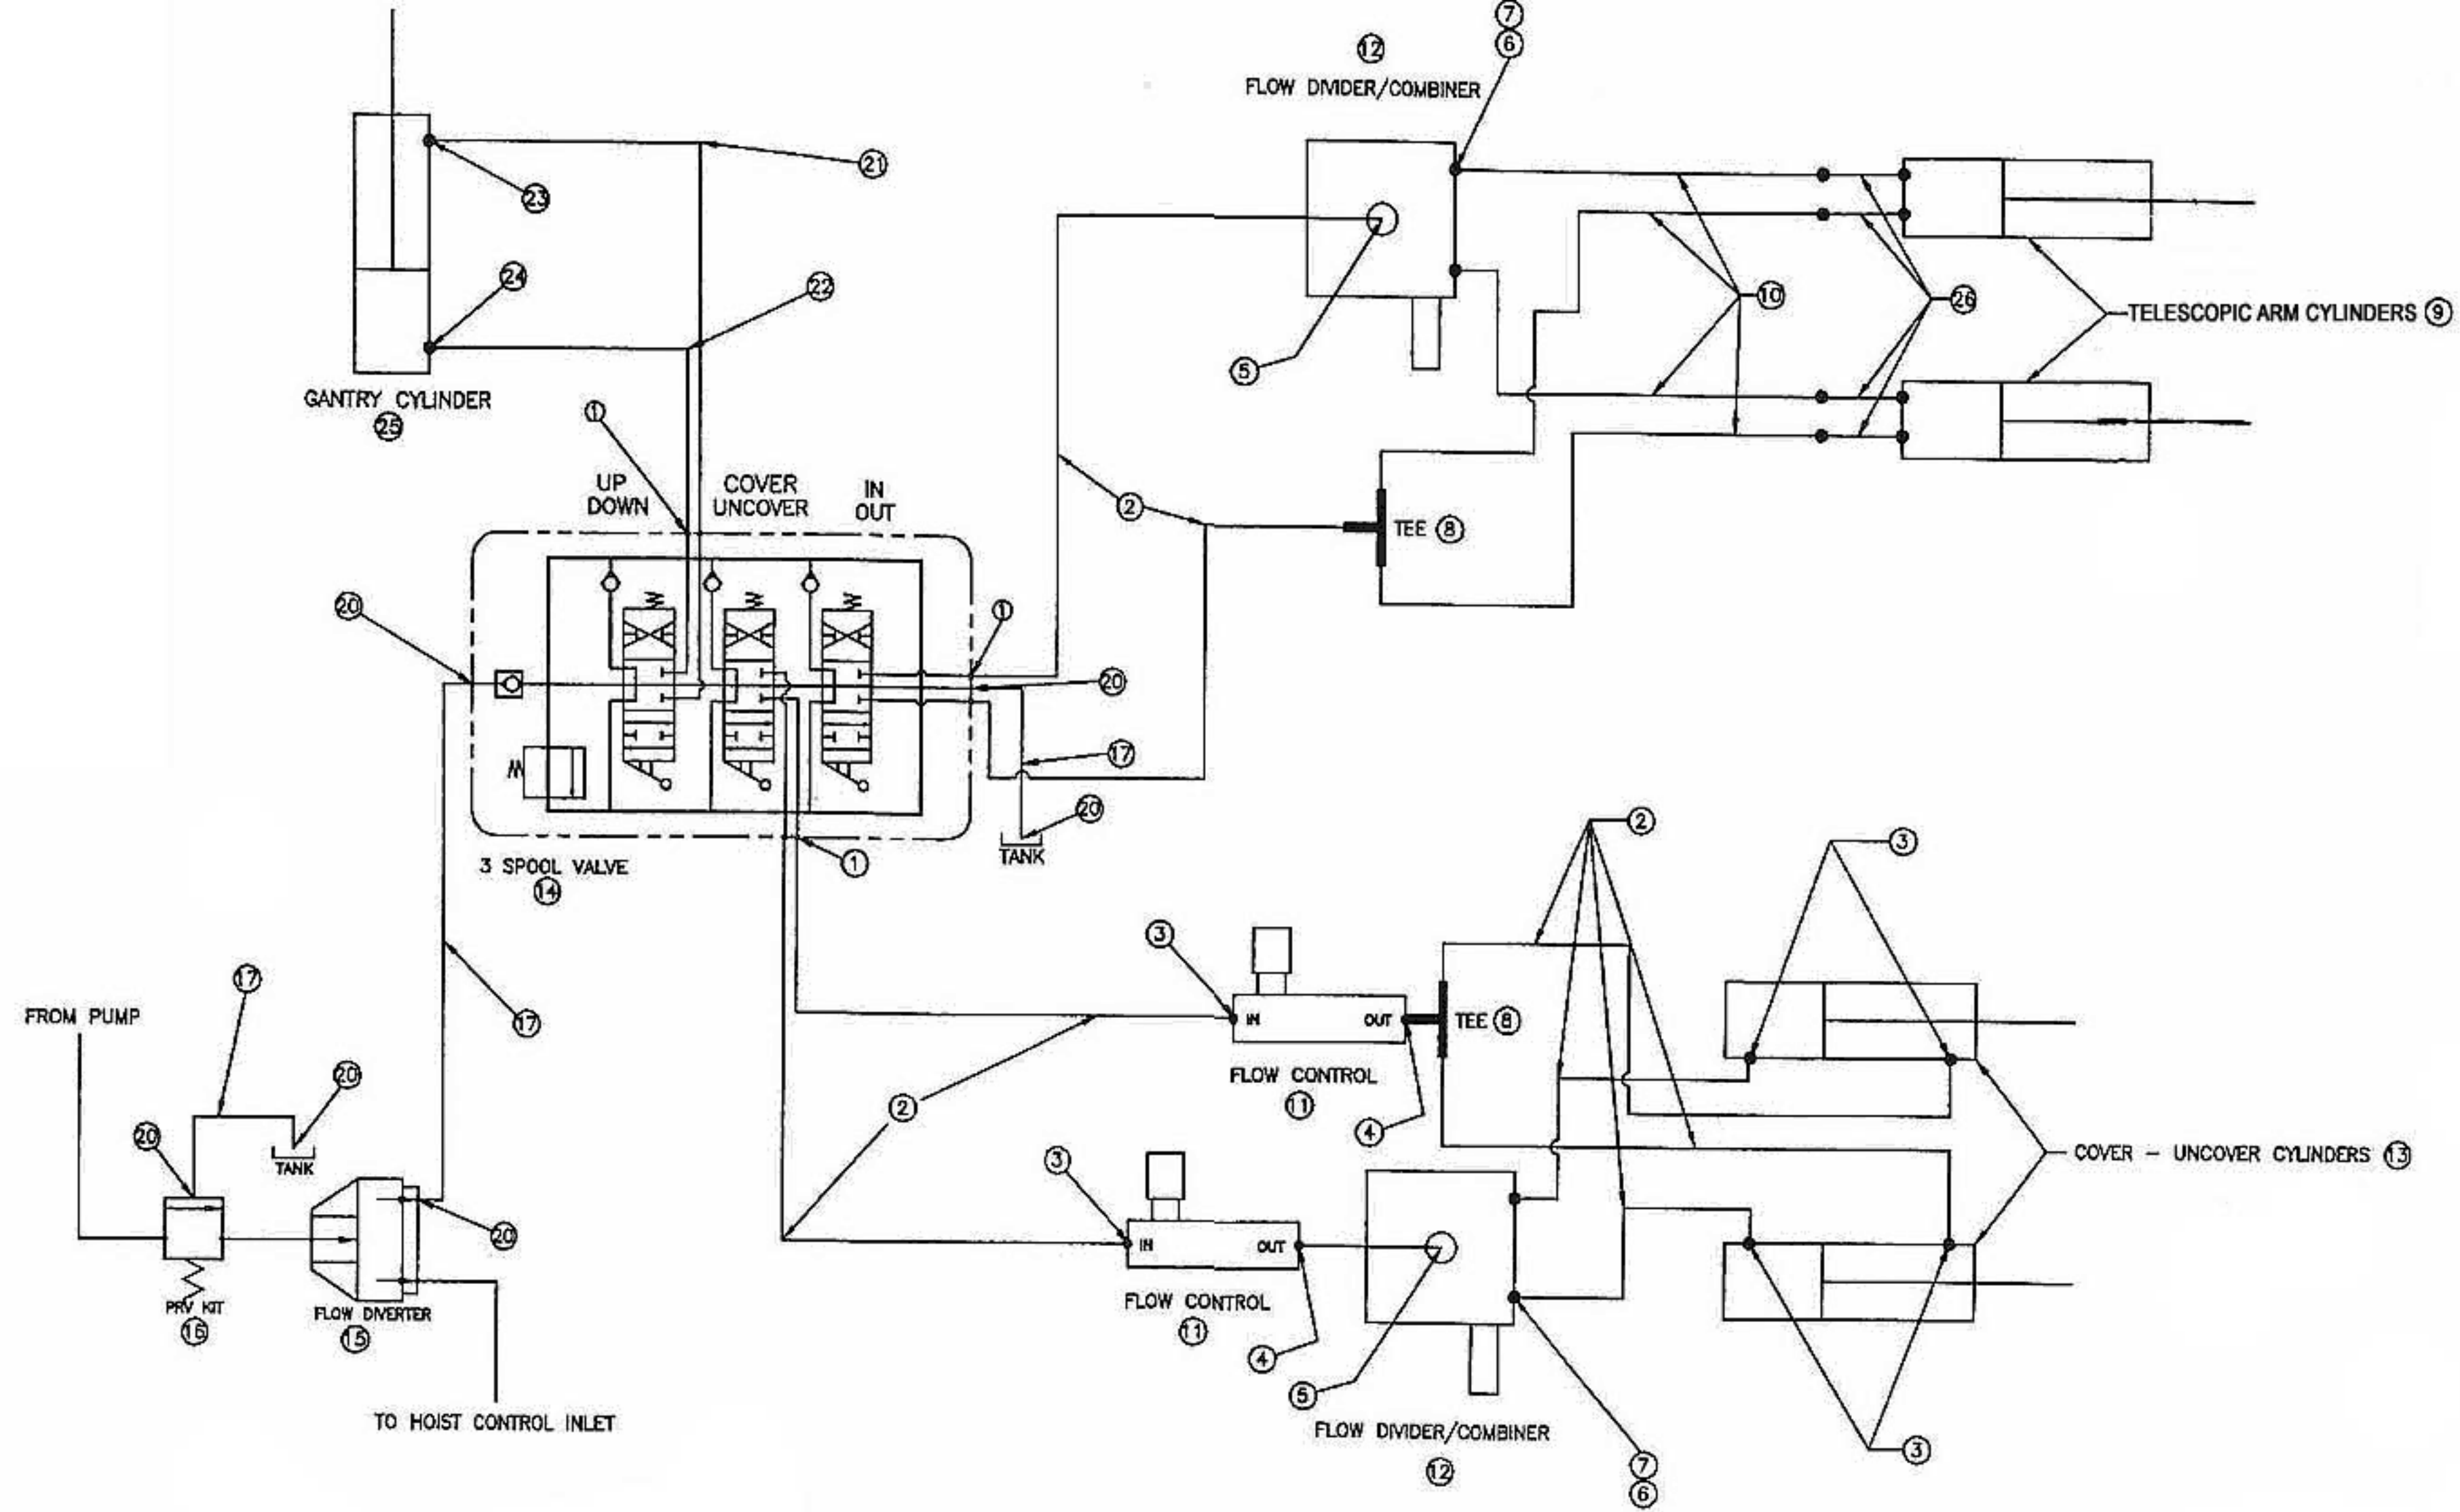

Part No. H7002

102.0 REF.

98.0 REF.

1/4-20 x 2" HHCS  
1/4 LOCKWASHER  
1/4 FLATWASHERS  
1/4 HEX NUT

DRIVERS SIDE  
PRE LOAD

1/4-20 x 1" HHCS  
1/4 LOCKWASHER  
1/4 FLATWASHERS  
1/4 HEX NUT

10-24 x 1/2" BUTTON HEAD  
SOCKET CAP SCREWS TYP.  
-3- PLCS. BOTH ENDS

DECAL: DRIVERS SIDE  
DECAL: PRE LOAD w/ ARROWS

ROLLER ASSEMBLY PART NO. H 7002