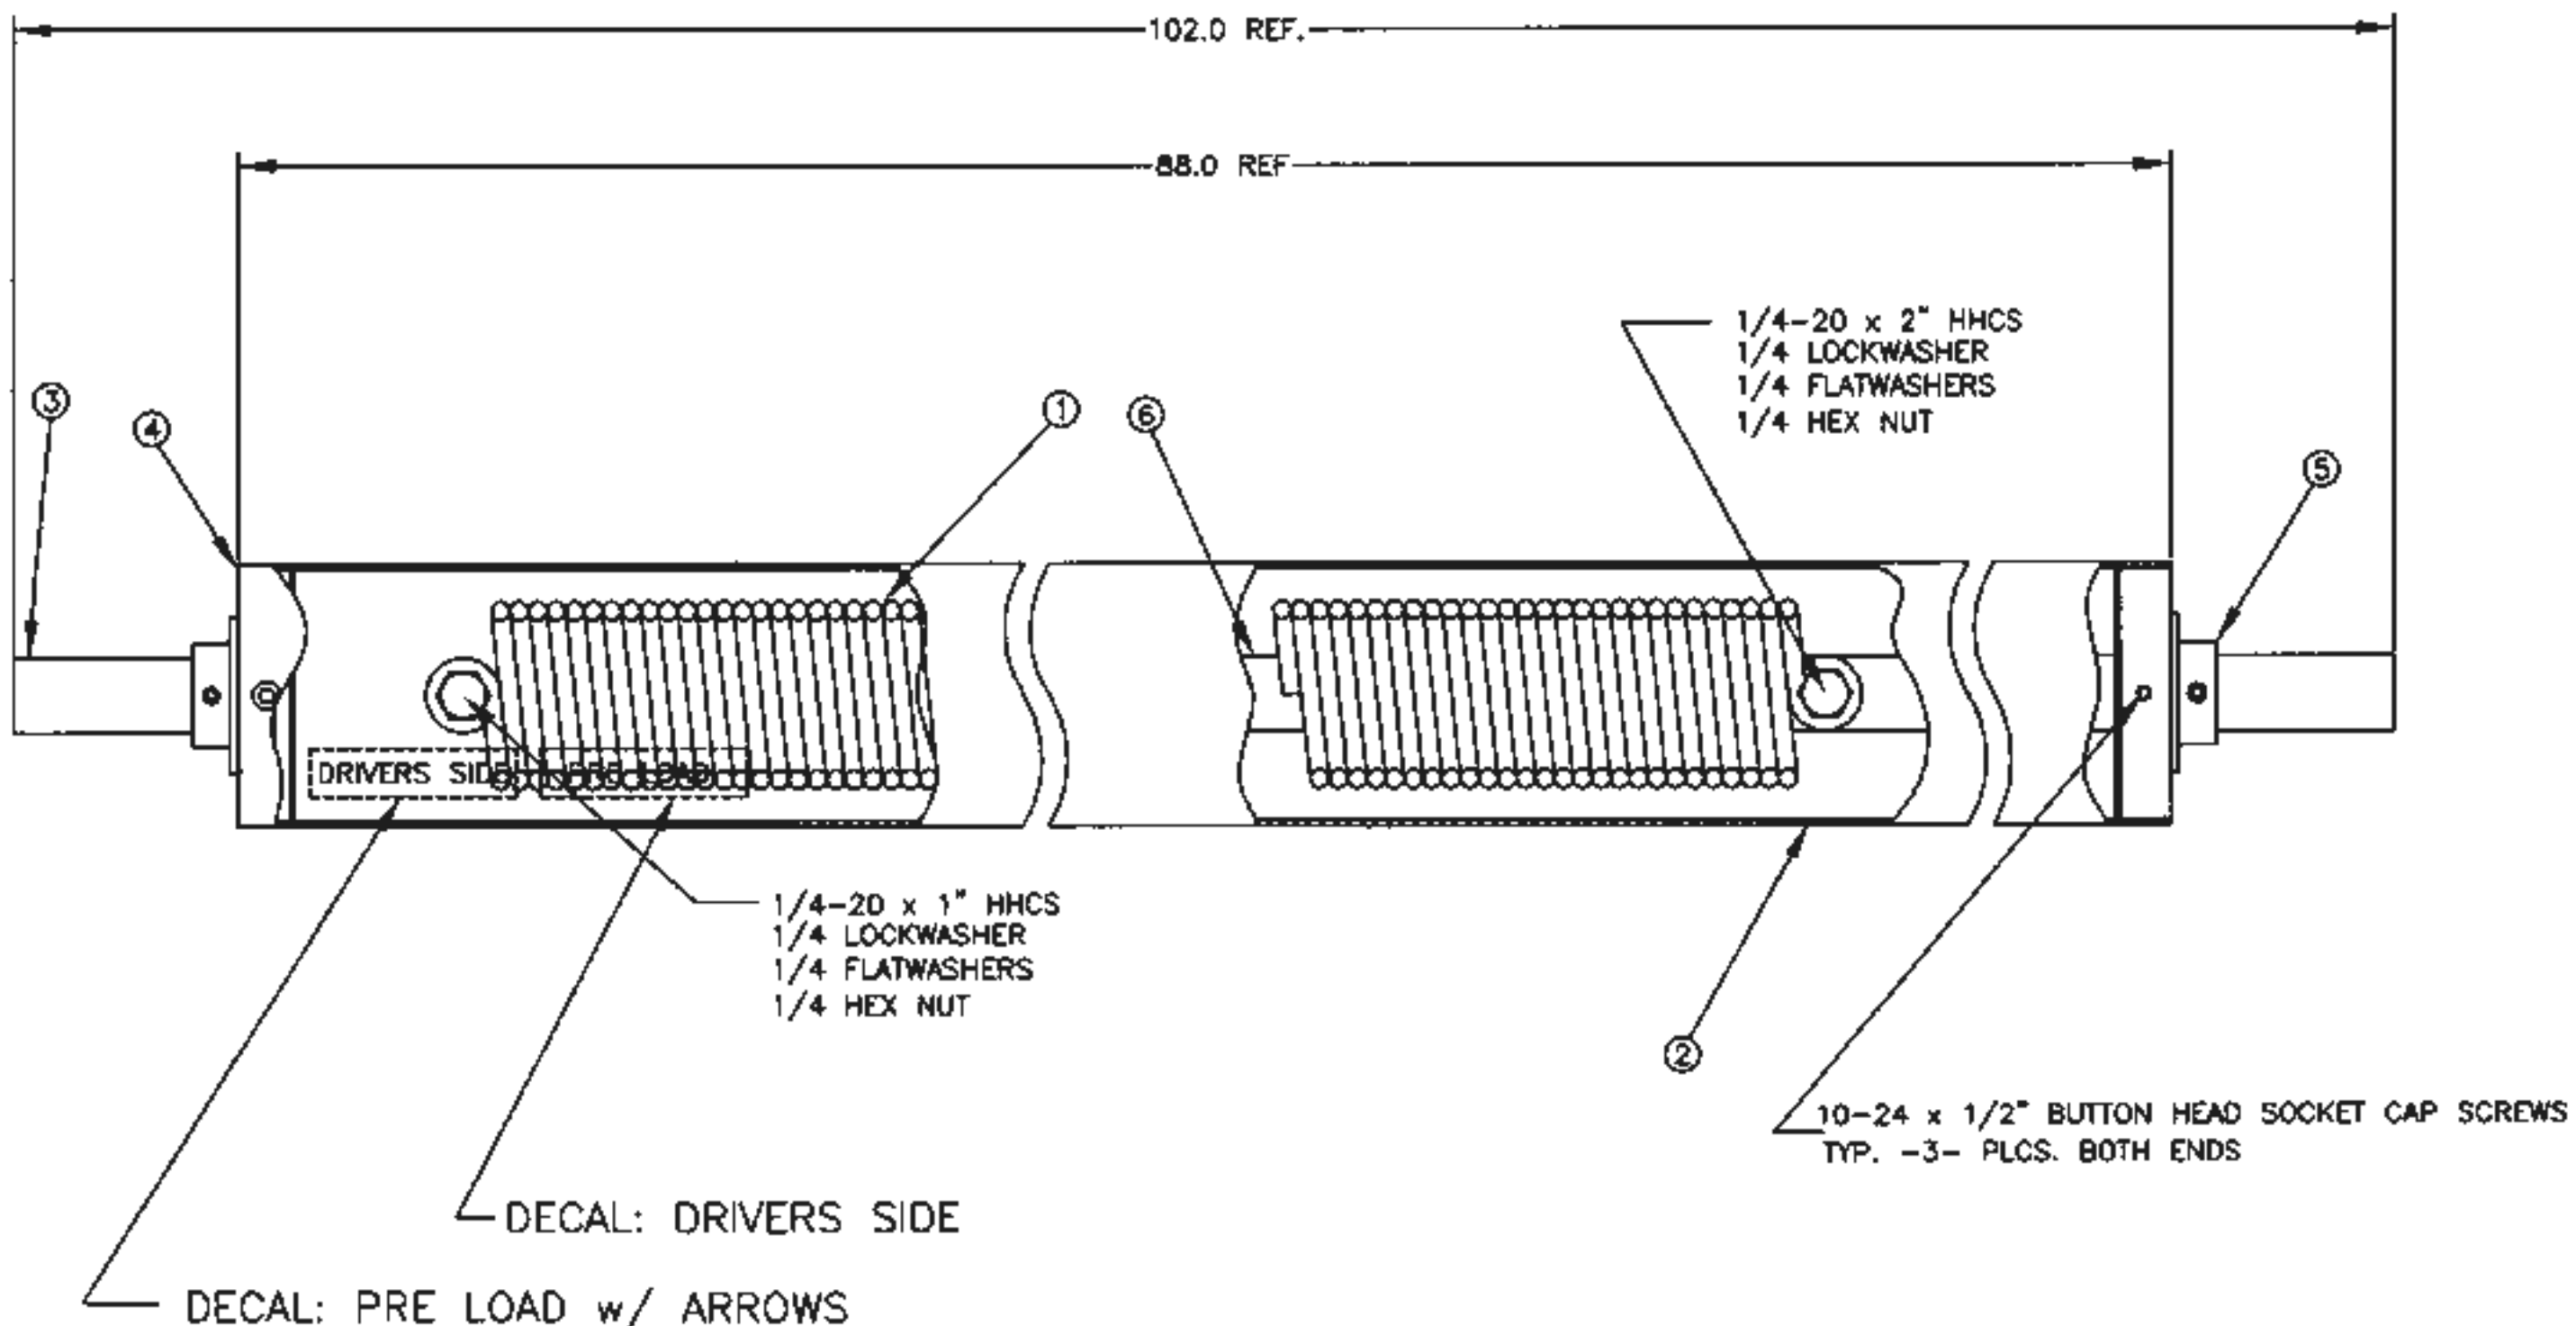

Part No. H7002

102.0 REF.

98.0 REF.

1/4-20 x 2" HHCS  
1/4 LOCKWASHER  
1/4 FLATWASHERS  
1/4 HEX NUT

DRIVERS SIDE  
PRE LOAD

1/4-20 x 1" HHCS  
1/4 LOCKWASHER  
1/4 FLATWASHERS  
1/4 HEX NUT

10-24 x 1/2" BUTTON HEAD  
SOCKET CAP SCREWS TYP.  
-3- PLCS. BOTH ENDS

DECAL: DRIVERS SIDE  
DECAL: PRE LOAD w/ ARROWS

ROLLER ASSEMBLY PART NO. H 7002