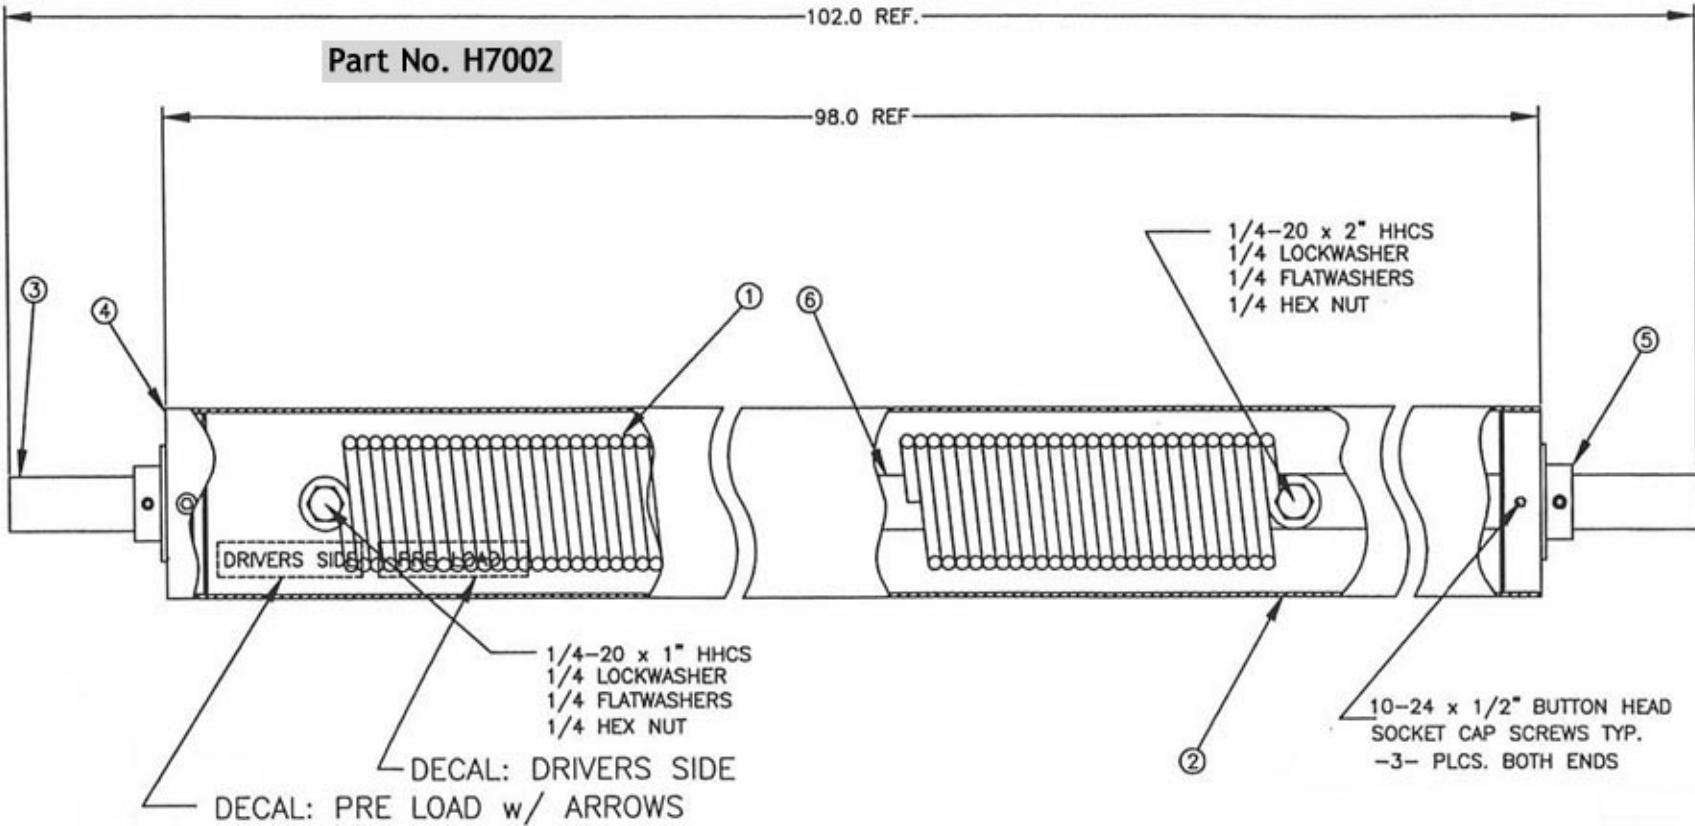

Part No. H7002

102.0 REF.

98.0 REF.

1/4-20 x 2" HHCS  
1/4 LOCKWASHER  
1/4 FLATWASHERS  
1/4 HEX NUT

DRIVERS SIDE  
PRE LOAD

1/4-20 x 1" HHCS  
1/4 LOCKWASHER  
1/4 FLATWASHERS  
1/4 HEX NUT

10-24 x 1/2" BUTTON HEAD  
SOCKET CAP SCREWS TYP.  
-3- PLCS. BOTH ENDS

DECAL: DRIVERS SIDE  
DECAL: PRE LOAD w/ ARROWS

ROLLER ASSEMBLY PART NO. H 7002