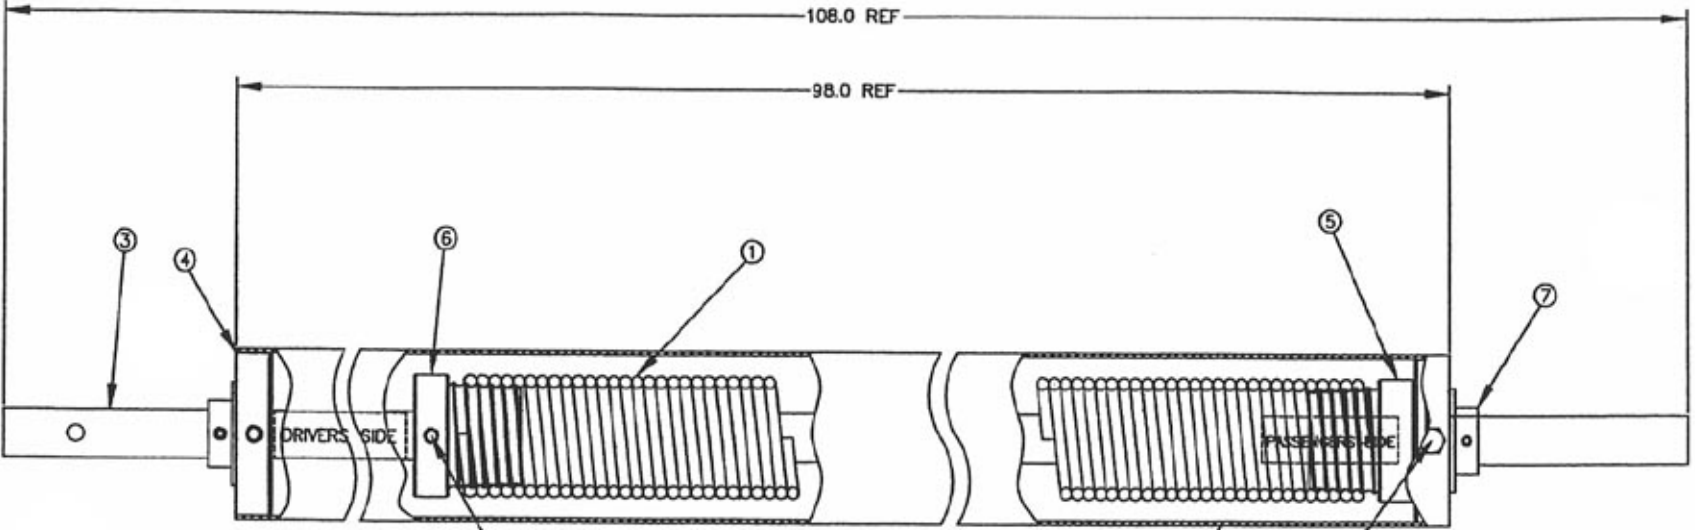

108.0 REF

98.0 REF

DRIVERS SIDE

PASSENGER SIDE

3/8-16 x 3/4" SET SCREWS
w/ LOCKTITE. TYP -2- PLCS.

5/16-18 x 3/4" HHCS Gr. 5
5/16 LOCKWASHERS
TYP. -3- PLCS. BOTH ENDS

②