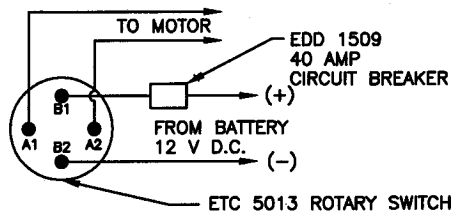

WIRING DIAGRAM FOR SWITCH

rev. 8-11-06

Pioneer, A Wastequip Co.	
North Oxford, MA 01537	
EDD 1500D 8-19' Side Mount	
DWG.NO. EDD 1500 D	
SCALE: NONE	DWN. BY:ENH 2-2-98

NOTE:
 L.S. ROLL COMPLETE CAN BE PURCHASED AS EDD1517
 R.S. ROLL COMPLETE CAN BE PURCHASED AS EDD1518